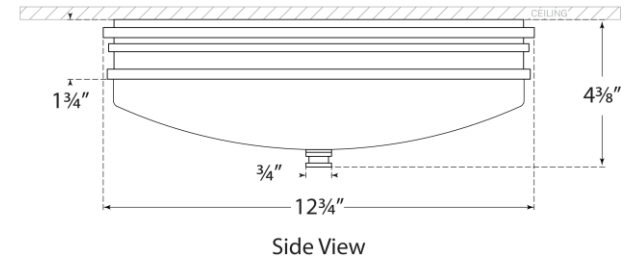

SPEC SHEET

Launceton Small Flush Mount

Item # CHC 4601BZ-WG

Designer: Chapman & Myers

Height: 4"

Width: 12.75"

Canopy: 11.5" Round

Finishes: AB, AN, BZ, PN

Glass Options: WG

Socket: Dedicated LED

Wattage: 24w (2200lm)

Side View

Bottom View