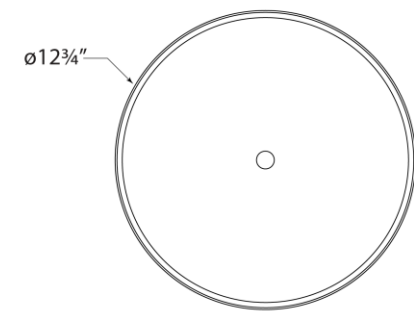

SPEC SHEET

Launceton Small Flush Mount

Item # CHC 4601BZ-WG

Designer: Chapman & Myers

Height: 4"

Width: 12.75"

Canopy: 11.5" Round

Finishes: AB, AN, BZ, PN

Glass Options: WG

Socket: Dedicated LED

Wattage: 24w (2200lm)

Side View

Bottom View